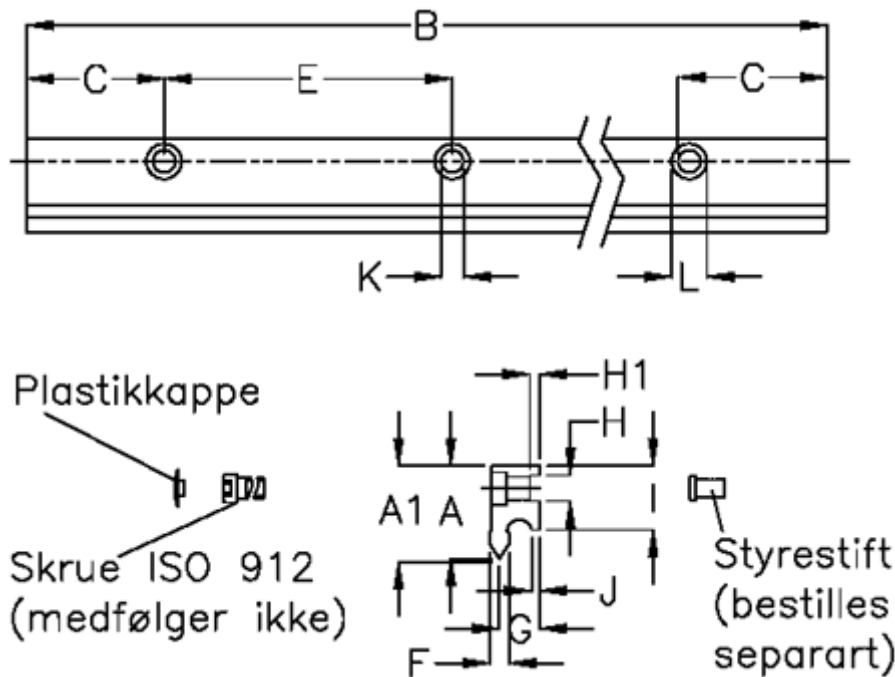

Article number: 057125219762

Description: Hepco GV3 slide NV E L1976 P2
with counterbored holes

Measures

A	= 16	G	= 8.2	Weight kg/1000 = 1.00
A1	= 16.19	H	= 4	
B	= 1976	H1	= 1.5	
C	= 43.0	I	= 12.00	
E	= 90	J	= 1.75	
F	= 4.42	K	= 4.5	
For bearing	= J18	L	= 8 x 4.1	
For guide pin	= SDP4	Precision type	= P2	